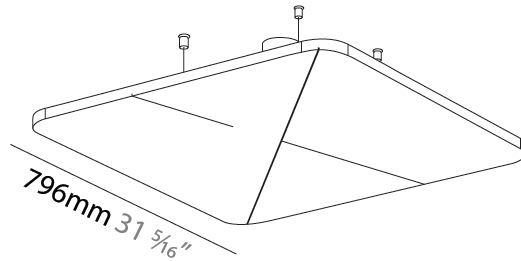

GENERAL

Series: Quantum Acoustic Light Panel

Brand: Prolicht

Division: Architectural

Mounting Type: Suspension

Mounting Location: Ceiling

Subcategory: Acoustic

PHYSICAL

Shape: Round

Length (mm): 796

Length (in): 31 ⁵/₁₆

Width (mm): 796

Width (in): 31 ⁵/₁₆

Height (mm): 54

Height (in): 2 ¹/₈

Light Distribution: Indirect

Fixture Finish: SSR / BKV / CWI / CRY / HAB / UFT / ITA / RUA / FTG / MYG / LOD / PUS / FRO / FUP / KIA / POP / BLS / SPG / MEY / GOH / GUM / CHC / COM / ABZ / JAG / OBR / MOS / ROR

Accent Finish: ANC / ASH / BNA / BTC / BZE / CEL / EGG / EVG / FOG / FOS / FST / FUA / IRI / IRO / KHA / LIC / LIM / MER / MSN / MUS / ONX / PEA / PLU / POL / PPY / RAY / ROY / RST / STE / SWD / TAN / TAU

Fixture Material: Aluminum

Cable Details: 2 000mm / 78 3/4" or 6 000mm / 236 1/4" Transparent Cable

ELECTRICAL

Lamp Type: LED (Zhaga Standard)

Input Wattage (W): 12.7

Total Output Wattage (W): 11.8

Dimming: Non-Dimmable

Driver Included: Yes

Driver Location: Integrated

Driver Type: Constant Current - Universal

Driver Class: Class 2

Input Voltage (V): 120 - 277

LED

Color Temperature (°K): 2700 / 3000 / 3500 / 4000

Max. Delivered Lumen (lm): 935 / 945 / 973 / 1001

Nominal Lumen (lm): 1140 / 1152 / 1187 / 1221

CRI: >90 CRI

Lamp Life (hrs): 50000

OPTICAL

RATINGS AND CERTIFICATIONS

Certified By: CSA Certified to UL and CSA Standards

IP rating: IP20