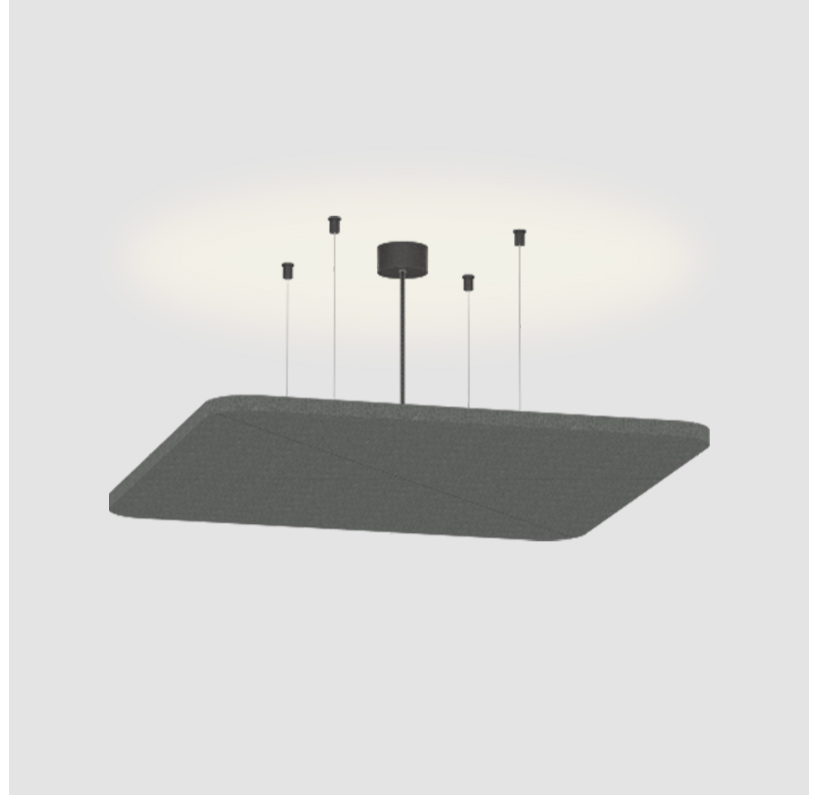

GENERAL

Series: Quantum Acoustic Light Panel

Brand: Prolicht

Division: Architectural

Mounting Type: Suspension

Mounting Location: Ceiling

Subcategory: Acoustic

PHYSICAL

Shape: Round

Length (mm): 796

Length (in): 31 ⁵/₁₆

Width (mm): 796

Width (in): 31 ⁵/₁₆

Height (mm): 54

Height (in): 2 ¹/₈

Light Distribution: Indirect

Fixture Finish: SSR / BKV / CWI / CRY / HAB / UFT / ITA / RUA / FTG / MYG / LOD / PUS / FRO / FUP / KIA / POP / BLS / SPG / MEY / GOH / GUM / CHC / COM / ABZ / JAG / OBR / MOS / ROR

Accent Finish: ANC / ASH / BNA / BTC / BZE / CEL / EGG / EVG / FOG / FOS / FST / FUA / IRI / IRO / KHA / LIC / LIM / MER / MSN / MUS / ONX / PEA / PLU / POL / PPY / RAY / ROY / RST / STE / SWD / TAN / TAU

Fixture Material: Aluminum

Cable Details: 2 000mm / 78 3/4" or 6 000mm / 236 1/4" Transparent Cable

ELECTRICAL

Lamp Type: LED (Zhaga Standard)

Input Wattage (W): 12.7

Total Output Wattage (W): 11.8

Dimming: Non-Dimmable

Driver Included: Yes

Driver Location: Integrated

Driver Type: Constant Current - Universal

Driver Class: Class 2

Input Voltage (V): 120 - 277

LED

Color Temperature (°K): 2700 / 3000 / 3500 / 4000

Max. Delivered Lumen (lm): 935 / 945 / 973 / 1001

Nominal Lumen (lm): 1140 / 1152 / 1187 / 1221

CRI: >90 CRI

Lamp Life (hrs): 50000

OPTICAL

RATINGS AND CERTIFICATIONS

Certified By: CSA Certified to UL and CSA Standards

IP rating: IP20